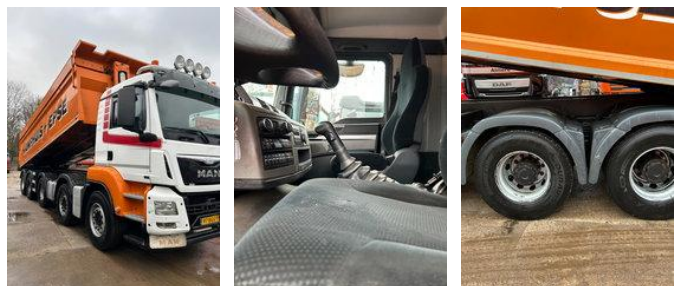

Gebr. Duits Trucks - Holland

Import - Export

Import - Export

MAN TGS L.2007.46.006

General features

Brand	MAN
Model	TGS
Subcategory	Tipper
Licence plate	97-BGG-5
Odometer reading	670.000km
Construction year	2015
Date of first registration	21-07-2015
Condition	Used
General condition	Very good
Fuel	Diesel
Emission class	Euro 6

Characteristics

Empty weight

19.130kg

Load capacity	29.870kg
GVW	49.000kg
Length	1.029cm
Width	255cm
Cabin	No
Cylinder contents	12.419cc

MAN TGS L.2007.46.006

Technical specifications

Number of axes	5
Axis configuration	10x4
Transmission	Manual
Engine output	324