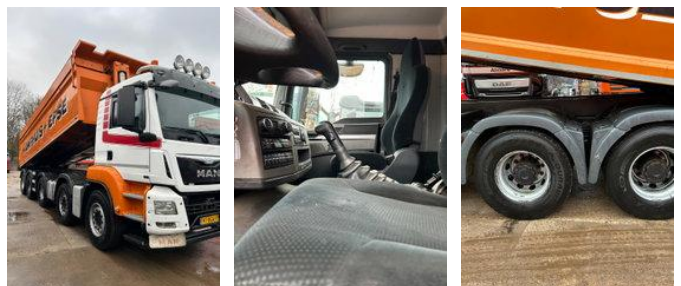

Gebr. Duits Trucks - Holland

Import - Export

Import - Export

MAN TGS L.2007.46.006

General characteristics

Brand	MAN
Model	TGS
Subcategory	Tipper
License plate	97-BGG-5
Meter reading	670.000km
Year of construction	2015
Date of first registration	21-07-2015
Condition	Used
General state	Very good
Fuel	Diesel
Emission class	Euro 6

Properties

Single weight

19.130kg

Load capacity	29.870kg
GVW	49.000kg
Length	1.029cm
Width	255cm
Cabin	Nee
Cylinder capacity	12.419cc

MAN TGS L.2007.46.006

Technical specifications

Number of axes	5
Axis configuration	10x4
Transmission	Manual transmission
Assets	324